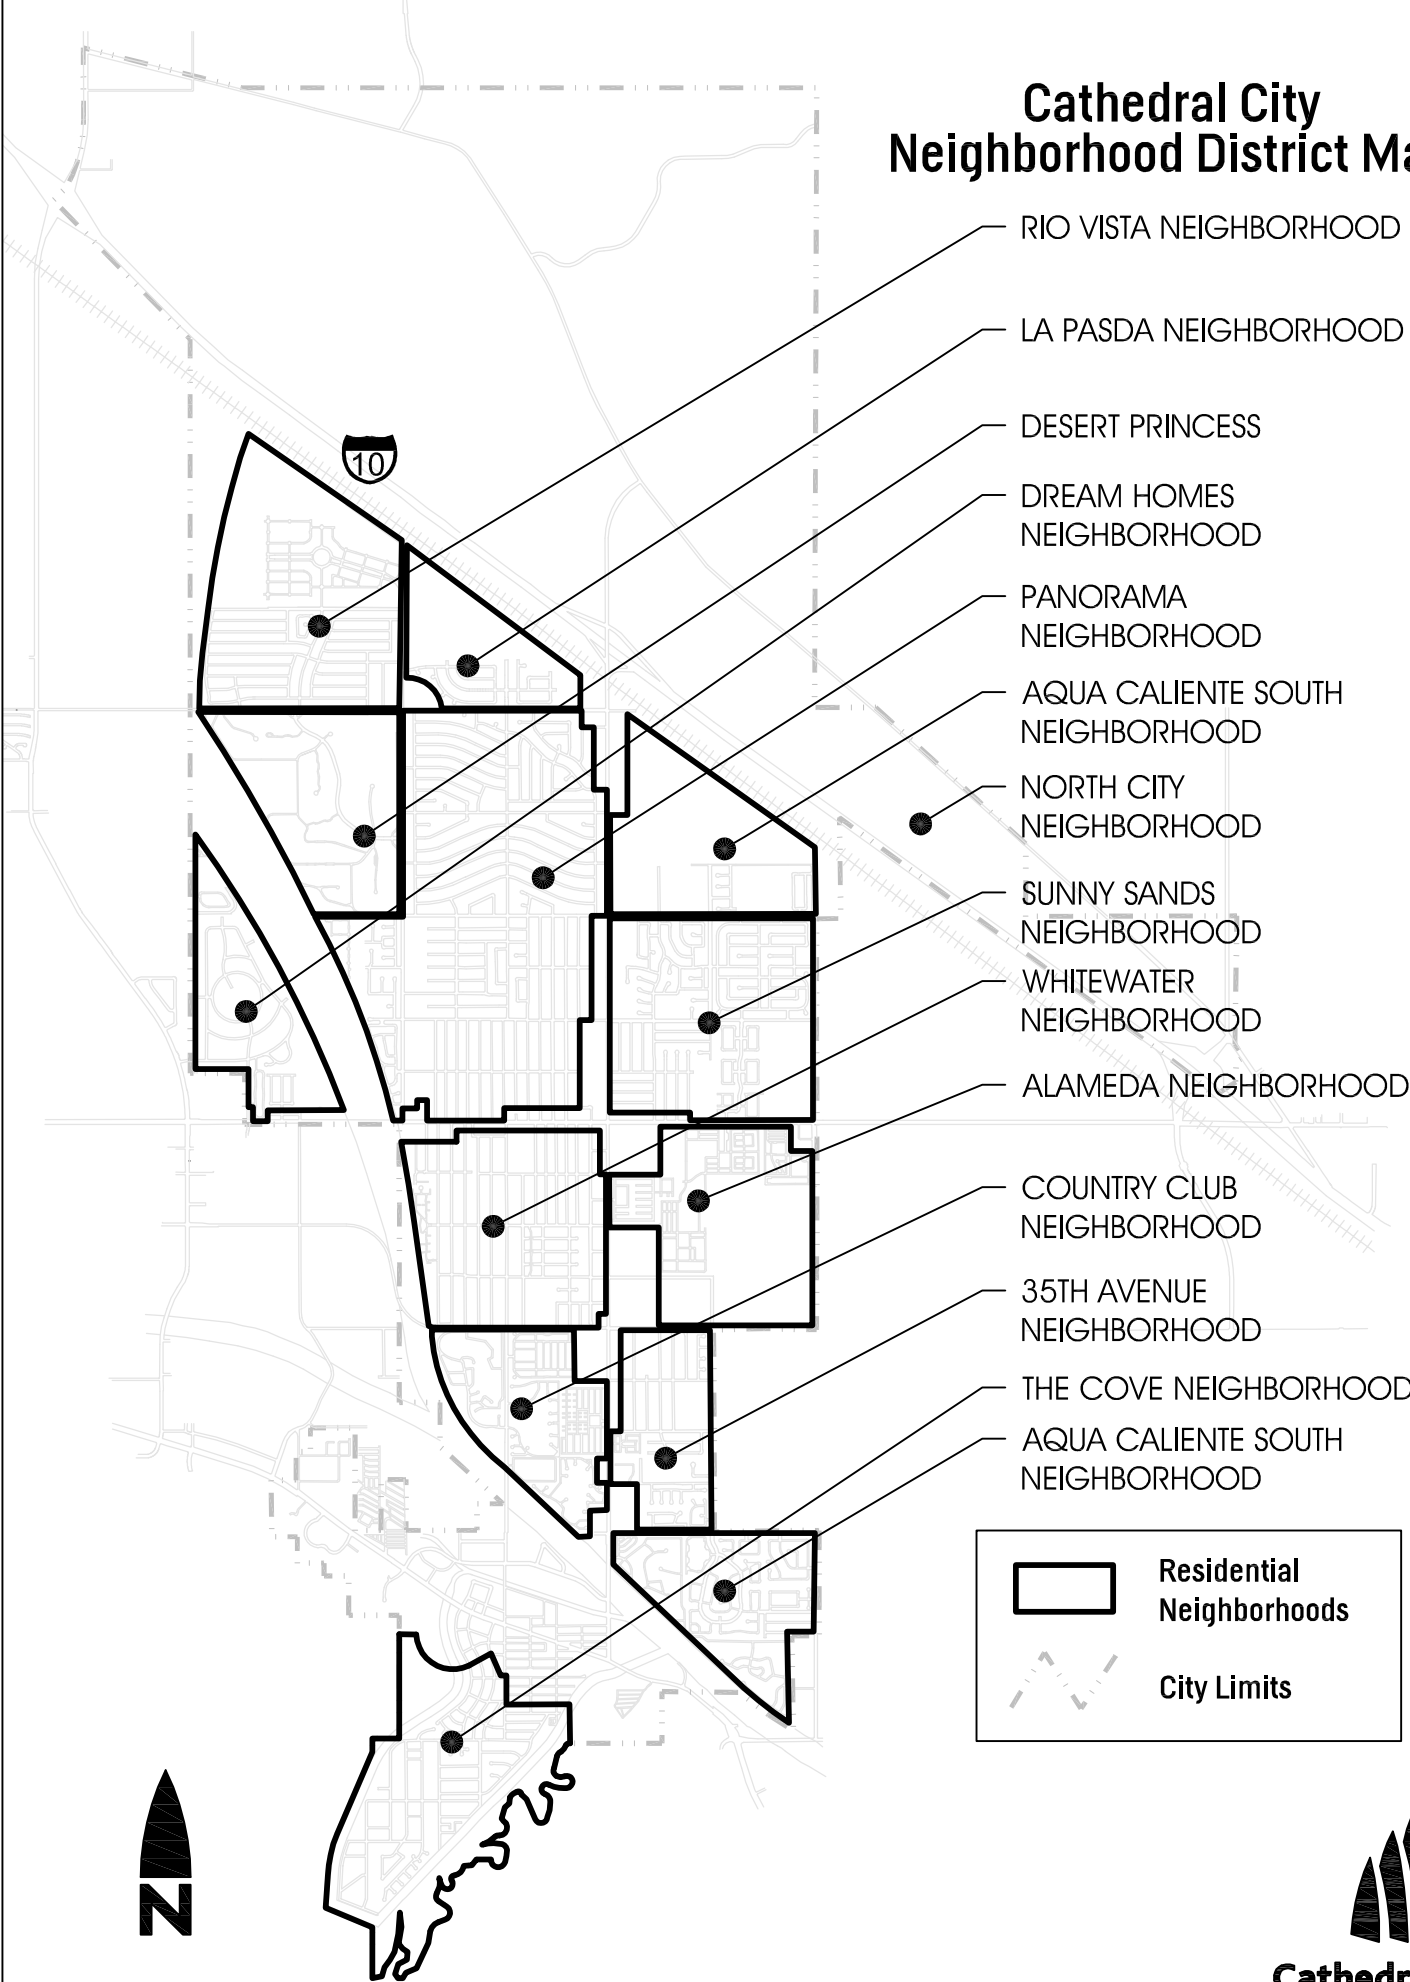

Cathedral City Neighborhood District Map

RIO VISTA NEIGHBORHOOD

LA PASDA NEIGHBORHOOD

DESERT PRINCESS

DREAM HOMES
NEIGHBORHOOD

PANORAMA
NEIGHBORHOOD

AQUA CALIENTE SOUTH
NEIGHBORHOOD

NORTH CITY
NEIGHBORHOOD

SUNNY SANDS
NEIGHBORHOOD

WHITewater
NEIGHBORHOOD

ALAMEDA NEIGHBORHOOD

COUNTRY CLUB
NEIGHBORHOOD

35TH AVENUE
NEIGHBORHOOD

THE COVE NEIGHBORHOOD

AQUA CALIENTE SOUTH
NEIGHBORHOOD

	Residential Neighborhoods
	City Limits

Cathedral City